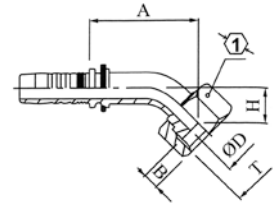

45° ELBOW ORS FEMALE SWIVEL

Reference No.	Thread Size	Hose Size	Dimensions in mm				
	T	Inch	A	H±2.5	B	ØD	1
BN54301(O)-04-04	9/16"-18	1/4	32.5	12.0	8.0	4.0	17
BN54301(O)-05-05	11/16"-16	5/16	34.0	11.5	9.5	6.0	22
BN54301(O)-06-06	11/16"-16	3/8	35.0	11.0	9.5	7.0	22
BN54301(O)-08-06	13/16"-16	3/8	44.0	12.5	11.0	7.0	24
BN54301(O)-08-08	13/16"-16	1/2	45.0	15.0	11.0	9.0	24
BN54301(O)-10-10	1"-14	5/8	49.0	16.5	13.5	11.0	30
BN54301(O)-12-12	1.3/16"-12	3/4	61.0	21.5	14.5	14.0	36
BN54301(O)-16-16	1.7/16"-12	1	69.0	24.0	15.0	18.0	41

90° ELBOW ORS FEMALE SWIVEL

Reference No.	Thread Size	Hose Size	Dimensions in mm				
	T	Inch	A	H±2.5	B	ØD	1
BA54801(O)-04-04	9/16"-18	1/4	28.0	24.0	8.0	4.0	17
BA54801(O)-05-04	11/16"-16	1/4	29.0	24.5	9.5	4.0	22
BA54801(O)-05-05	11/16"-16	5/16	30.0	24.5	9.5	6.0	22
BA54801(O)-06-06	11/16"-16	3/8	32.0	25.0	9.5	7.0	22
BA54801(O)-08-06	13/16"-16	3/8	40.0	26.5	11.0	7.0	24
BA54801(O)-08-08	13/16"-16	1/2	42.0	34.0	11.0	9.0	24
BA54801(O)-10-10	1"-14	5/8	47.0	37.5	13.5	11.0	30
BA54801(O)-12-12	1.3/16"-12	3/4	58.0	48.0	14.5	14.0	36
BA54801(O)-16-16	1.7/16"-12	1	68.0	56.0	15.0	18.0	41