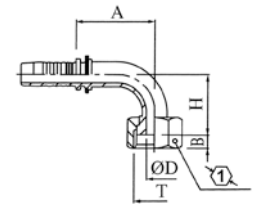

45° ELBOW ORS FEMALE SWIVEL

Reference No.	Thread Size	Hose Size	Dimensions in mm				
	T	Inch	A	H±2.5	B	ØD	1
BN54301(O)-04-04	9/16"-18	1/4	32.5	12.0	8.0	4.0	17
BN54301(O)-05-05	11/16"-16	5/16	34.0	11.5	9.5	6.0	22
BN54301(O)-06-06	11/16"-16	3/8	35.0	11.0	9.5	7.0	22
BN54301(O)-08-06	13/16"-16	3/8	44.0	12.5	11.0	7.0	24
BN54301(O)-08-08	13/16"-16	1/2	45.0	15.0	11.0	9.0	24
BN54301(O)-10-10	1"-14	5/8	49.0	16.5	13.5	11.0	30
BN54301(O)-12-12	1.3/16"-12	3/4	61.0	21.5	14.5	14.0	36
BN54301(O)-16-16	1.7/16"-12	1	69.0	24.0	15.0	18.0	41

90° ELBOW ORS FEMALE SWIVEL

Reference No.	Thread Size	Hose Size	Dimensions in mm				
	T	Inch	A	H±2.5	B	ØD	1
BA54801(O)-04-04	9/16"-18	1/4	28.0	24.0	8.0	4.0	17
BA54801(O)-05-04	11/16"-16	1/4	29.0	24.5	9.5	4.0	22
BA54801(O)-05-05	11/16"-16	5/16	30.0	24.5	9.5	6.0	22
BA54801(O)-06-06	11/16"-16	3/8	32.0	25.0	9.5	7.0	22
BA54801(O)-08-06	13/16"-16	3/8	40.0	26.5	11.0	7.0	24
BA54801(O)-08-08	13/16"-16	1/2	42.0	34.0	11.0	9.0	24
BA54801(O)-10-10	1"-14	5/8	47.0	37.5	13.5	11.0	30
BA54801(O)-12-12	1.3/16"-12	3/4	58.0	48.0	14.5	14.0	36
BA54801(O)-16-16	1.7/16"-12	1	68.0	56.0	15.0	18.0	41