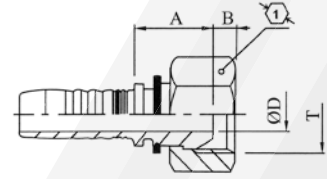

STRAIGHT FEMALE SWIVEL BSP 60° CONE

Reference No.	Thread Size	Hose Size	Dimensions in mm			
	T	Inch	A	B	ØD	1
FN62101-03-03	G.1/8"-28	3/16	16.5	5.0	3.0	14
FN62101-04-04	G.1/4"-19	1/4	17.0	5.5	4.0	17
FN62101-05-05	G.1/4"-19	5/16	18.0	5.5	5.0	17
FN62101-06-05	G.3/8"-19	5/16	18.0	6.0	5.0	22
FN62101-06-06	G.3/8"-19	3/8	19.5	6.0	7.0	22
FN62101-08-06	G.1/2"-14	3/8	21.0	6.5	7.0	27
FN62101-06-08	G.3/8"-19	1/2	19.5	6.0	7.0	22
FN62101-08-08	G.1/2"-14	1/2	21.5	6.5	9.5	27
FN62101-08-10	G.1/2"-14	5/8	22.0	6.5	9.5	27
FN62101-10-10	G.5/8"-14	5/8	22.0	7.5	12.5	27
FN62101-12-10	G.3/4"-14	5/8	24.0	9.0	12.5	32
FN62101-12-12	G.3/4"-14	3/4	24.5	9.0	15.0	32
FN62101-16-12	G.1"-11	3/4	27.0	10.5	15.0	38
FN62101-16-16	G.1"-11	1	27.5	10.5	20.0	38
FN62101-20-16	G.1.1/4"-11	1	30.5	11.5	20.0	50
FN62101-20-20	G.1.1/4"-11	1.1/4	31.5	11.5	26.0	50
FN62101-24-24	G.1.1/2"-11	1.1/2	33.0	12.5	32.0	55
FN62101-32-32	G.2"-11	2	35.0	16.1	42.0	70

45° ELBOW FEMALE SWIVEL BSP 60° CONE

Reference No.	Thread Size	Hose Size	Dimensions in mm				
	T	Inch	A	H±2.5	B	ØD	1
BA64301-04-04	G.1/4"-19	1/4	36.0	15.0	5.5	3.0	17
BA64301-06-06	G.3/8"-19	3/8	42.0	16.5	6.0	6.0	22
BA64301-08-08	G.1/2"-14	1/2	49.5	18.0	6.5	7.0	27
BA64301-10-10	G.5/8"-14	5/8	63.0	27.5	7.5	10.0	27
BA64301-12-12	G.3/4"-14	3/4	70.5	29.5	9.0	13.0	32
BA64301-16-16	G.1"-11	1	91.0	36.5	10.5	20.0	38
BA64301-20-20	G.1.1/4"-11	1.1/4	102.0	39.0	11.5	25.0	50
BA64301-24-24	G.1.1/2"-11	1.1/2	118.0	45.0	12.5	31.0	55