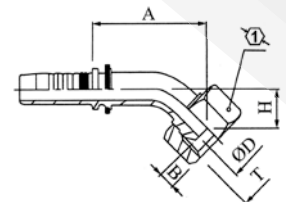

STRAIGHT FEMALE SWIVEL BSP 60° CONE

Reference No.	Thread Size	Hose Size	Dimensions in mm			
	T	Inch	A	B	ØD	1
FN62101-03-03	G.1/8"-28	3/16	16.5	5.0	3.0	14
FN62101-04-04	G.1/4"-19	1/4	17.0	5.5	4.0	17
FN62101-05-05	G.1/4"-19	5/16	18.0	5.5	5.0	17
FN62101-06-05	G.3/8"-19	5/16	18.0	6.0	5.0	22
FN62101-06-06	G.3/8"-19	3/8	19.5	6.0	7.0	22
FN62101-08-06	G.1/2"-14	3/8	21.0	6.5	7.0	27
FN62101-06-08	G.3/8"-19	1/2	19.5	6.0	7.0	22
FN62101-08-08	G.1/2"-14	1/2	21.5	6.5	9.5	27
FN62101-08-10	G.1/2"-14	5/8	22.0	6.5	9.5	27
FN62101-10-10	G.5/8"-14	5/8	22.0	7.5	12.5	27
FN62101-12-10	G.3/4"-14	5/8	24.0	9.0	12.5	32
FN62101-12-12	G.3/4"-14	3/4	24.5	9.0	15.0	32
FN62101-16-12	G.1"-11	3/4	27.0	10.5	15.0	38
FN62101-16-16	G.1"-11	1	27.5	10.5	20.0	38
FN62101-20-16	G.1.1/4"-11	1	30.5	11.5	20.0	50
FN62101-20-20	G.1.1/4"-11	1.1/4	31.5	11.5	26.0	50
FN62101-24-24	G.1.1/2"-11	1.1/2	33.0	12.5	32.0	55
FN62101-32-32	G.2"-11	2	35.0	16.1	42.0	70

45° ELBOW FEMALE SWIVEL BSP 60° CONE

Reference No.	Thread Size	Hose Size	Dimensions in mm				
	T	Inch	A	H±2.5	B	ØD	1
BA64301-04-04	G.1/4"-19	1/4	36.0	15.0	5.5	3.0	17
BA64301-06-06	G.3/8"-19	3/8	42.0	16.5	6.0	6.0	22
BA64301-08-08	G.1/2"-14	1/2	49.5	18.0	6.5	7.0	27
BA64301-10-10	G.5/8"-14	5/8	63.0	27.5	7.5	10.0	27
BA64301-12-12	G.3/4"-14	3/4	70.5	29.5	9.0	13.0	32
BA64301-16-16	G.1"-11	1	91.0	36.5	10.5	20.0	38
BA64301-20-20	G.1.1/4"-11	1.1/4	102.0	39.0	11.5	25.0	50
BA64301-24-24	G.1.1/2"-11	1.1/2	118.0	45.0	12.5	31.0	55